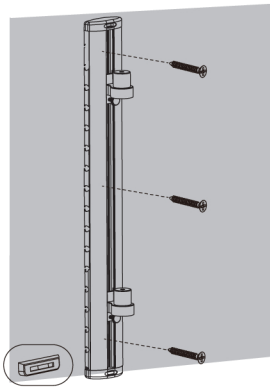

Plasma/LCD TV Stand Assembly Instruction

Max. VESA 75x75/100x100

 max.
8kg(18lbs)

13" - 27"(33-69cm)

B	 M 4x12 (x4)
C	   M 5x18 (x1) M 5x10 (x4) M 5 (x4)
D	  M 6x25 (x1) (x1)
E	     S=3m m (x1) S=4m m (x1) S=5m m (x1) (x5)
F	  Φ8x40 (x3) M 6x50 (x3)

INSTALLATION

①     30mm (1.2")
±3mm (0.12")  F

wood, wood stud wall

OR

②     50mm (2.0")
±8mm (0.31")  F

concrete wall