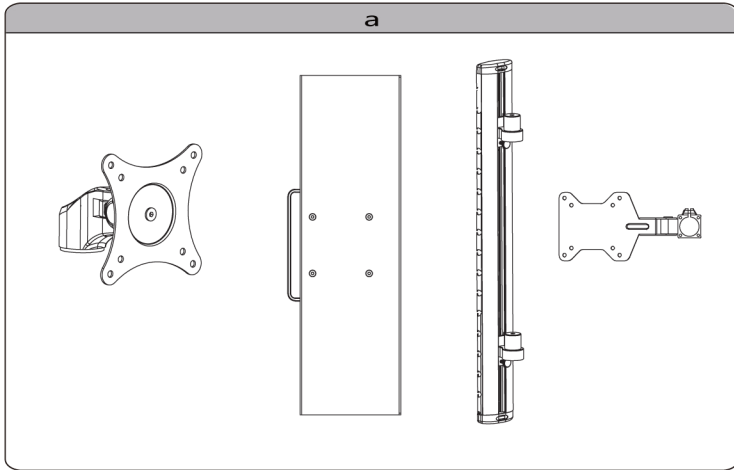

Plasma/LCD TV Stand Assembly Instruction

Max. VESA 75x75/100x100

 max.
8kg(18lbs)

13" - 27"(33-69cm)

B	 M 4x12 (x4)
C	   M 5x18 (x1) M 5x10 (x4) M 5 (x4)
D	  M 6x25 (x1) (x1)
E	     S=3m m (x1) S=4m m (x1) S=5m m (x1) (x5)
F	  Φ8x40 (x3) M 6x50 (x3)

INSTALLATION

①     30mm (1.2")
±3mm (0.12")  F

wood, wood stud wall

OR

②     50mm (2.0")
±8mm (0.31")  F

concrete wall